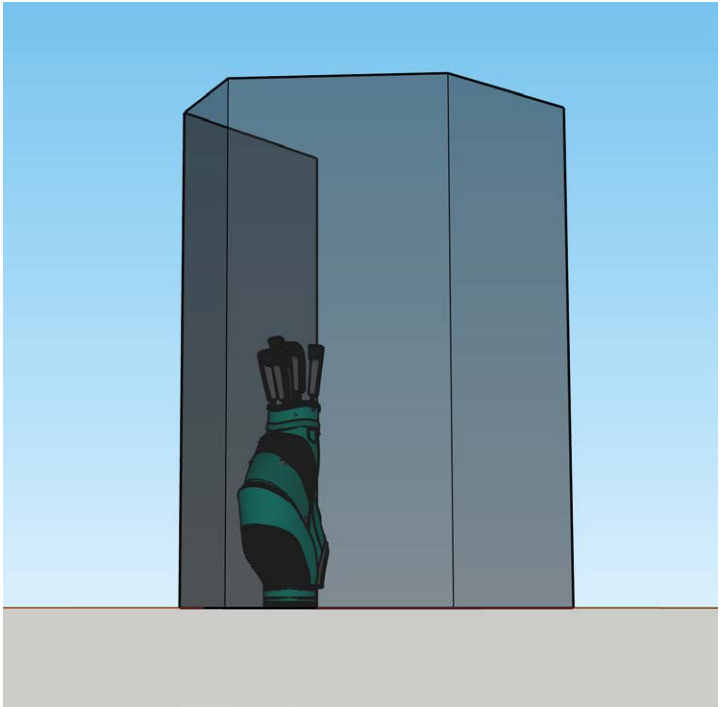

ACRYLIC SHIELDING

Free standing, toughened acrylic that can define space, create social distancing and protect people. Ideal in area such as bag drops, club cleaning, golf concierge, outdoor operations and for practice range attendants.