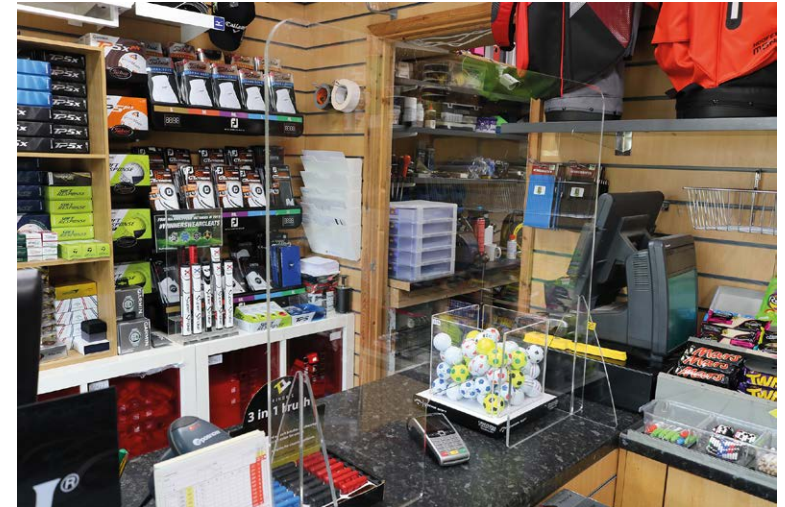

# PRO SHOP SNEEZE SCREEN

Protect your staff and golfers.

Can be used in front of house areas e.g. Pro shop, golf reception, bars, food ordering stations and also in back of house areas and offices to protect staff.