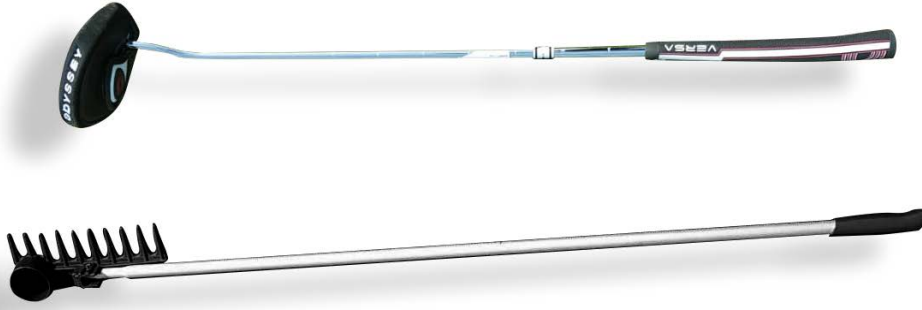

# TACIT LIFTER AND COVID-19 CLIP

Reduce the risk of contact and the touching of course flagsticks by installing the Tacit Lifter with the COVID-19 Clip – simply leave the flagstick in, putt out and golfers will be able to retrieve the ball by positioning their putter under the clip and lifting upwards. This means they do not have to touch the flagstick: significantly reducing the risk of catching or spreading COVID-19. Available for full length flagsticks on course and flagsticks on putting greens.

# FOLDABLE RAKE

Existing bunker rakes do not need to be used or touched if golfers carry their own foldable rake. Complete with ball retriever cup, the plastic rake head is tough and folds over so that the rake and handle easily fit and can be carried inside a golf bag. Weighing in at only 0.18kg, which is less than half the weight of a normal golf club, the foldable rake will not burden a golfer carrying a bag or pushing it on a trolley; what it will do is help to reduce the potential risk of catching and spreading COVID-19.