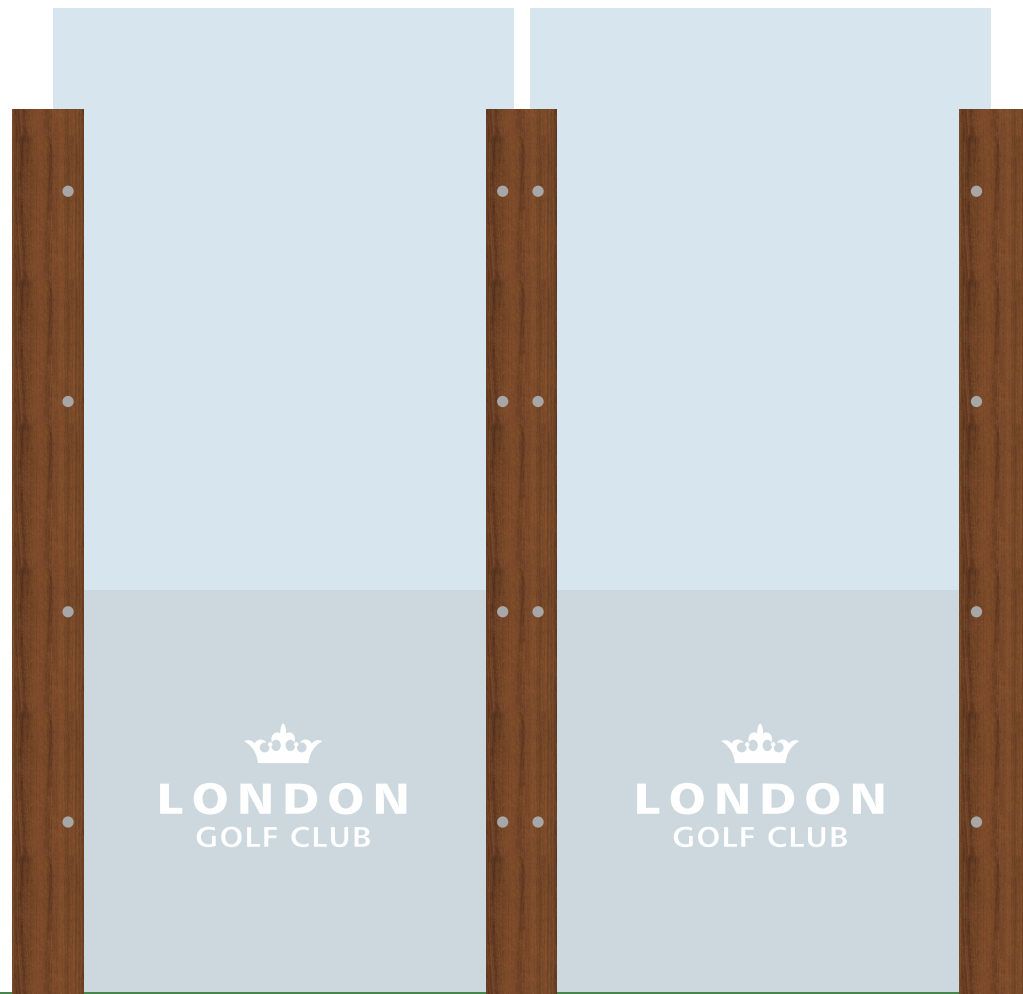

# SAFETY DISTANCE MARKERS

Safety distance mat 1000 x 220mm.

DESIGN 1

DESIGN 2

DESIGN 3

# EAGLE PROTECT THE COURSE

# INTERLOCKING ACRYLIC SCREENING

Durable hardwood and toughened acrylic that can positioned to define space, create social distancing and protect people. Ideal in area such as bag drops, club cleaning, golf concierge, outdoor operations and for practice range attendants.