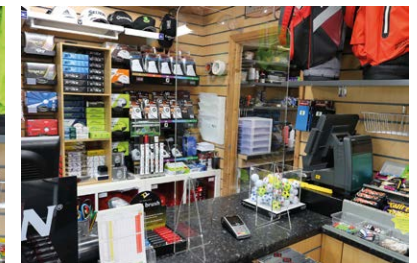

# PRO SHOP SNEEZE SCREEN

Protect your staff and golfers.

Can be used in front of house areas e.g. Pro shop, golf reception, bars, food ordering stations and also in back of house areas and offices to protect staff.