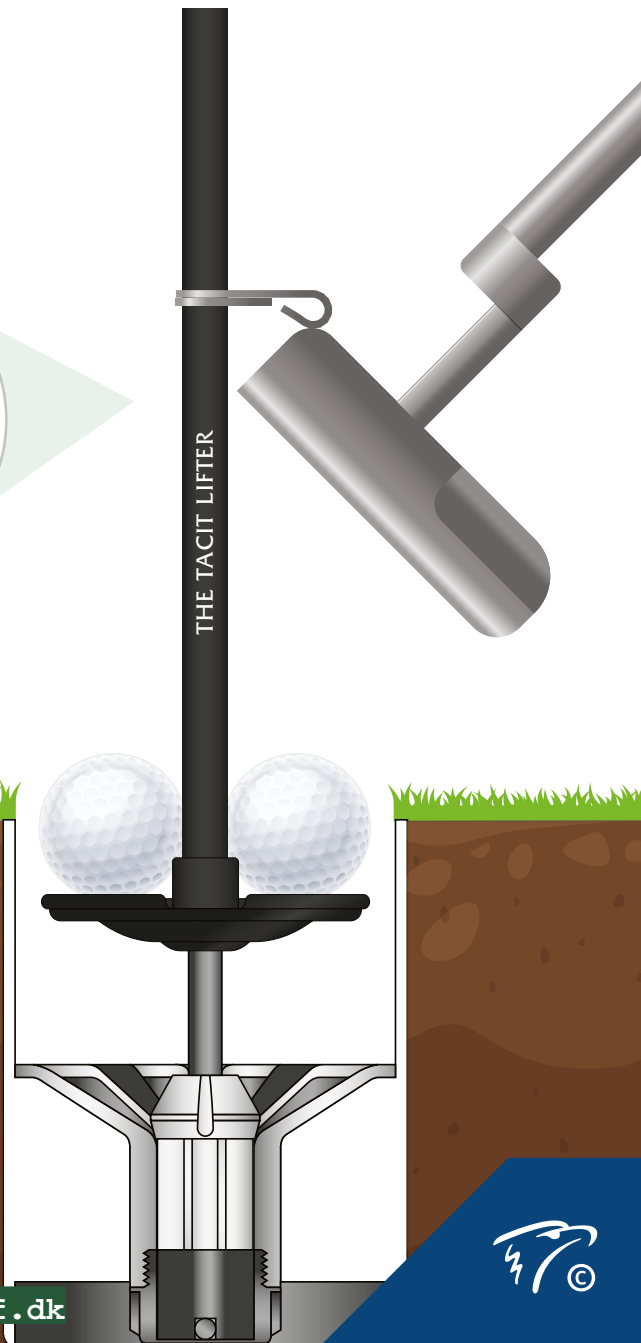

TACIT LIFTER AND COVID-19 CLIP

Reduce the risk of contact and the touching of course flagsticks by installing the Tacit Lifter with the COVID-19 Clip – simply leave the flagstick in, putt out and golfers will be able to retrieve the ball by positioning their putter under the clip and lifting upwards. This means they do not have to touch the flagstick: significantly reducing the risk of catching or spreading COVID-19. Available for full length flagsticks on course and flagsticks on putting greens.