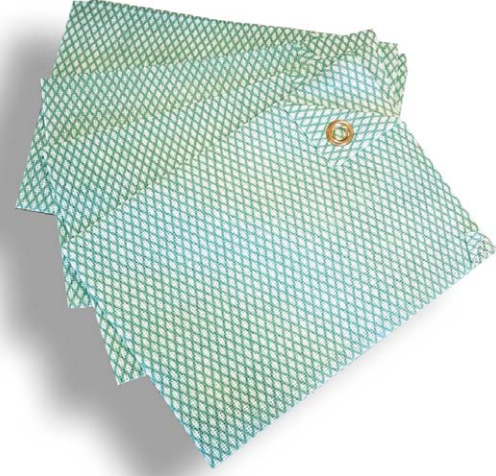

PLAY SAFE

Move ball washing liquid will reduce COVID-19 being passed by contact of golf balls. Simply pour into an existing ball washer unit and the Move liquid will ensure golf balls are cleaned. The use of hand sanitiser and installing sanitiser stations around a golf club is key to reducing the risk of COVID-19. Make sure that in addition to hand sanitiser, surface spray disinfectant is used along with rubber gloves and tea towels to clean down and disinfect machinery after use.

CLASSIC TEA TOWEL