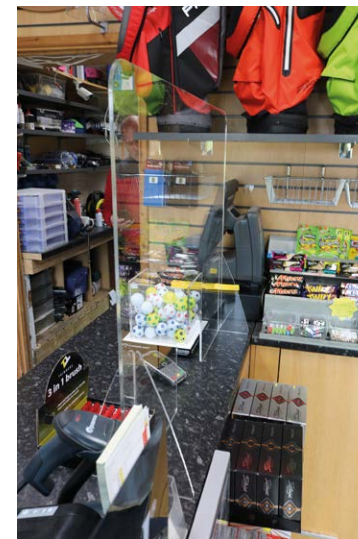

# PRO SHOP SNEEZE SCREEN

Protect your staff and golfers.

Can be used in front of house areas e.g. Pro shop, golf reception, bars, food ordering stations and also in back of house areas and offices to protect staff.