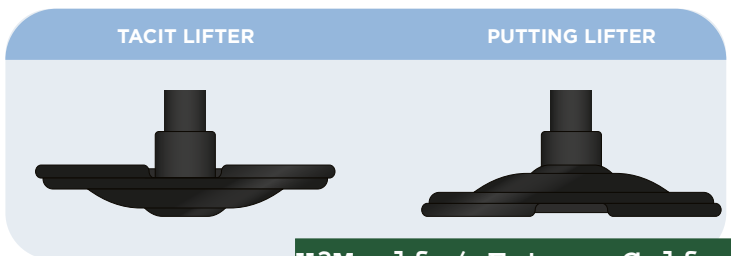

TACIT LIFTER AND COVID-19 CLIP

Reduce the risk of contact and the touching of course flagsticks by installing the Tacit Lifter with the COVID-19 Clip – simply leave the flagstick in, putt out and golfers will be able to retrieve the ball by positioning their putter under the clip and lifting upwards. This means they do not have to touch the flagstick: significantly reducing the risk of catching or spreading COVID-19. Available for full length flagsticks on course and flagsticks on putting greens.