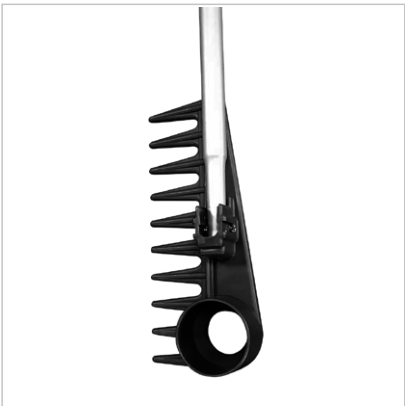

# TACIT LIFTER AND COVID-19 CLIP

Reduce the risk of contact and the touching of course flagsticks by installing the Tacit Lifter with the COVID-19 Clip – simply leave the flagstick in, putt out and golfers will be able to retrieve the ball by positioning their putter under the clip and lifting upwards. This means they do not have to touch the flagstick: significantly reducing the risk of catching or spreading COVID-19. Available for full length flagsticks on course and flagsticks on putting greens.

# FOLDABLE RAKE

Existing bunker rakes do not need to be used or touched if golfers carry their own foldable rake. Complete with ball retriever cup, the plastic rake head is tough and folds over so that the rake and handle easily fit and can be carried inside a golf bag. Weighing in at only 0.18kg, which is less than half the weight of a normal golf club, the foldable rake will not burden a golfer carrying a bag or pushing it on a trolley; what it will do is help to reduce the potential risk of catching and spreading COVID-19.