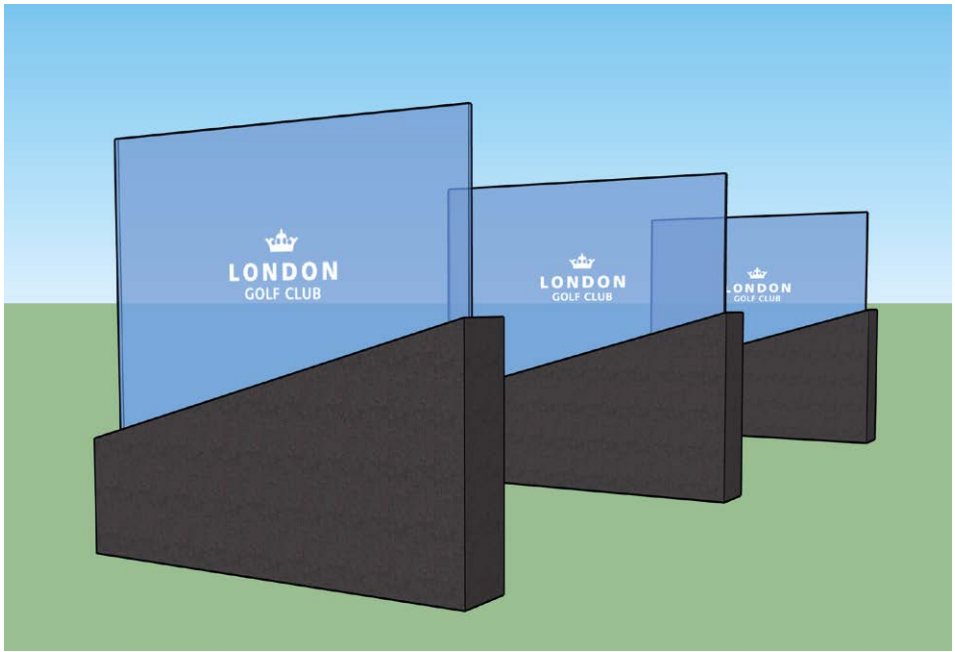

## BARRIER HOOP COVERS

# RANGE SCREENS

Protect golfers practicing by adding these higher range screens. Made from toughened acrylic these screens will provide a clear protective shield between golfers on the practice range.

EAGLE PROTECT