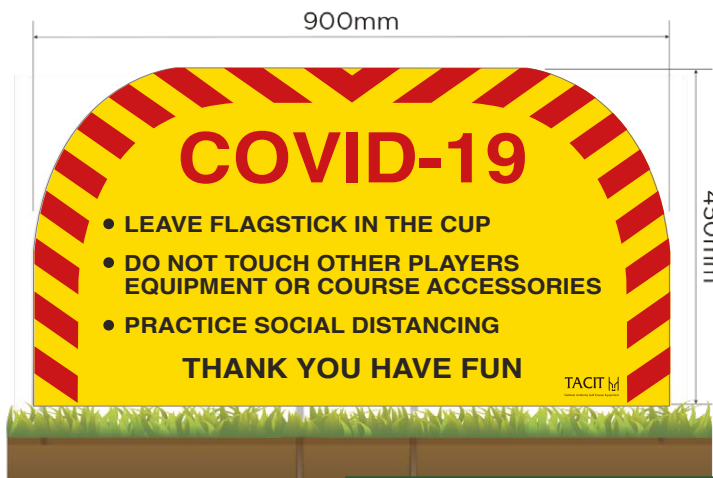

12" x 10" PLATE SIGN

12" x 10" SINGLE SPIKE SIGN

18" x 12" TWIN SPIKE SIGN

18" x 12" TWIN SPIKE SIGN

TACIT BARRIER HOOP COVERS

MEMBERS PERSONAL FOLDABLE RAKE

Existing bunker rakes do not need to be used or touched if golfers carry their own foldable rake. Complete with ball retriever cup, the plastic rake head is tough and folds over so that the rake and handle easily fit and can be carried inside a golf bag. Weighing in at only 0.18kg, which is less than half the weight of a normal golf club, the foldable rake will not burden a golfer carrying a bag or pushing it on a trolley; what it will do is help to reduce the potential risk of catching and spreading COVID-19.

TACIT PROTECT

TACIT LIFTER AND COVID-19 CLIP

Reduce the risk of contact and the touching of course flagsticks by installing the Tacit Lifter with the COVID-19 Clip - simply leave the flagstick in, putt out and golfers will be able to retrieve the ball by positioning their putter under the clip and lifting upwards. This means they do not have to touch the flagstick: significantly reducing the risk of catching or spreading COVID-19. Available for full length flagsticks on course and flagsticks on putting greens.