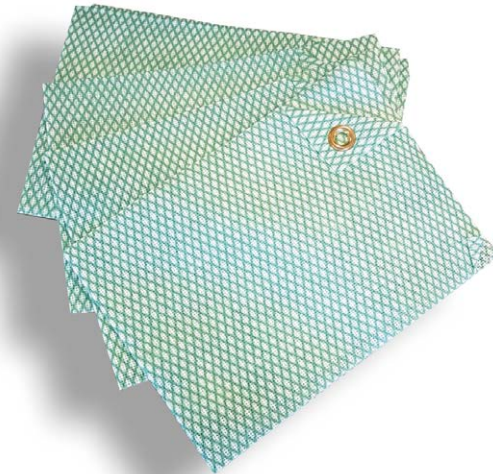

CLASSIC TEA TOWEL

MOVE BALLWASHER LIQUID

SANITISER LIQUID

DISINFECTANT SPRAY

RUBBER GLOVES (SIZE XL)

ANTI TRANSMISSION MASKS

Over the coming months anybody in social or group situations will be encouraged to wear cloth masks to stop the spread of COVID-19. Tacit are making 3-Ply - 1 woven, 2 random mesh face masks exclusively for the golf industry.