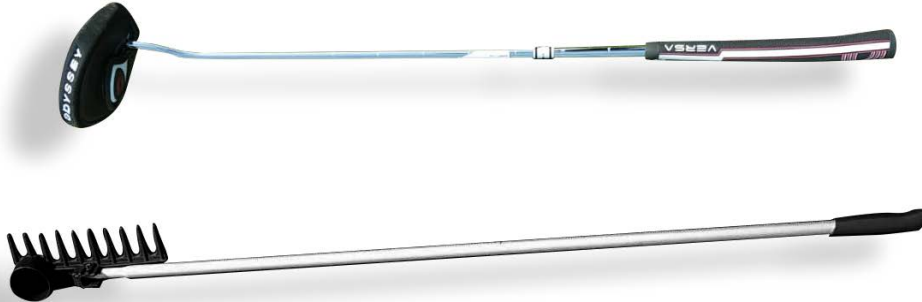

12" x 10" PLATE SIGN

12" x 10" SINGLE SPIKE SIGN

18" x 12" TWIN SPIKE SIGN

18" x 12" TWIN SPIKE SIGN

TACIT BARRIER HOOP COVERS

MEMBERS PERSONAL FOLDABLE RAKE

Existing bunker rakes do not need to be used or touched if golfers carry their own foldable rake. Complete with ball retriever cup, the plastic rake head is tough and folds over so that the rake and handle easily fit and can be carried inside a golf bag. Weighing in at only 0.18kg, which is less than half the weight of a normal golf club, the foldable rake will not burden a golfer carrying a bag or pushing it on a trolley; what it will do is help to reduce the potential risk of catching and spreading COVID-19.

TACIT PROTECT

TACIT LIFTER AND COVID-19 CLIP

Reduce the risk of contact and the touching of course flagsticks by installing the Tacit Lifter with the COVID-19 Clip - simply leave the flagstick in, putt out and golfers will be able to retrieve the ball by positioning their putter under the clip and lifting upwards. This means they do not have to touch the flagstick: significantly reducing the risk of catching or spreading COVID-19. Available for full length flagsticks on course and flagsticks on putting greens.

**CARBON FIBRE
SHAFT**

TACIT LIFTER BASKET WITH SLIT

Open Basket

The slit in the basket allows it to be placed at the bottom of the flagstick for normal play or 5 inches above the ferrule for COVID-19 Safe Play.

SLIGO DOUGHNUT

The Sligo Doughnut fills the cup with expanded foam so the ball cannot drop into the holecup. The Sligo Doughnut fits to the flagstick with the pin remaining in position. Enables COVID-19 safe play as there is no reason that the flagstick or the hole to be touched at all.