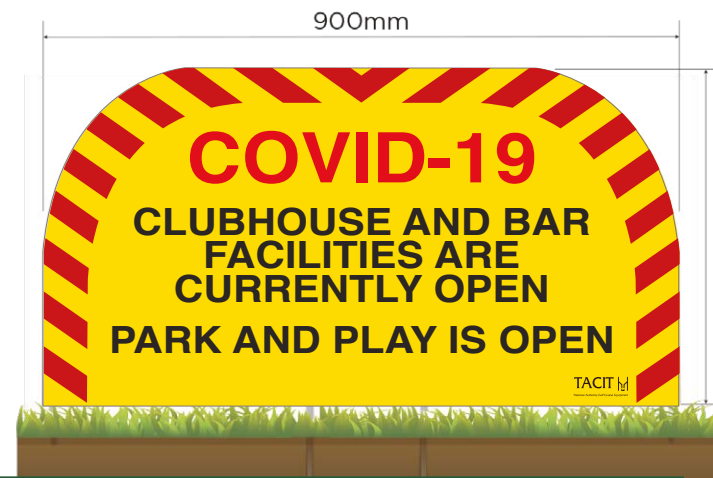

12" x 10" PLATE SIGN

12" x 10" SINGLE SPIKE SIGN

18" x 12" TWIN SPIKE SIGN

18" x 12" TWIN SPIKE SIGN

TACIT BARRIER HOOP COVERS

MEMBERS PERSONAL FOLDABLE RAKE

Existing bunker rakes do not need to be used or touched if golfers carry their own foldable rake. Complete with ball retriever cup, the plastic rake head is tough and folds over so that the rake and handle easily fit and can be carried inside a golf bag. Weighing in at only 0.18kg, which is less than half the weight of a normal golf club, the foldable rake will not burden a golfer carrying a bag or pushing it on a trolley; what it will do is help to reduce the potential risk of catching and spreading COVID-19.