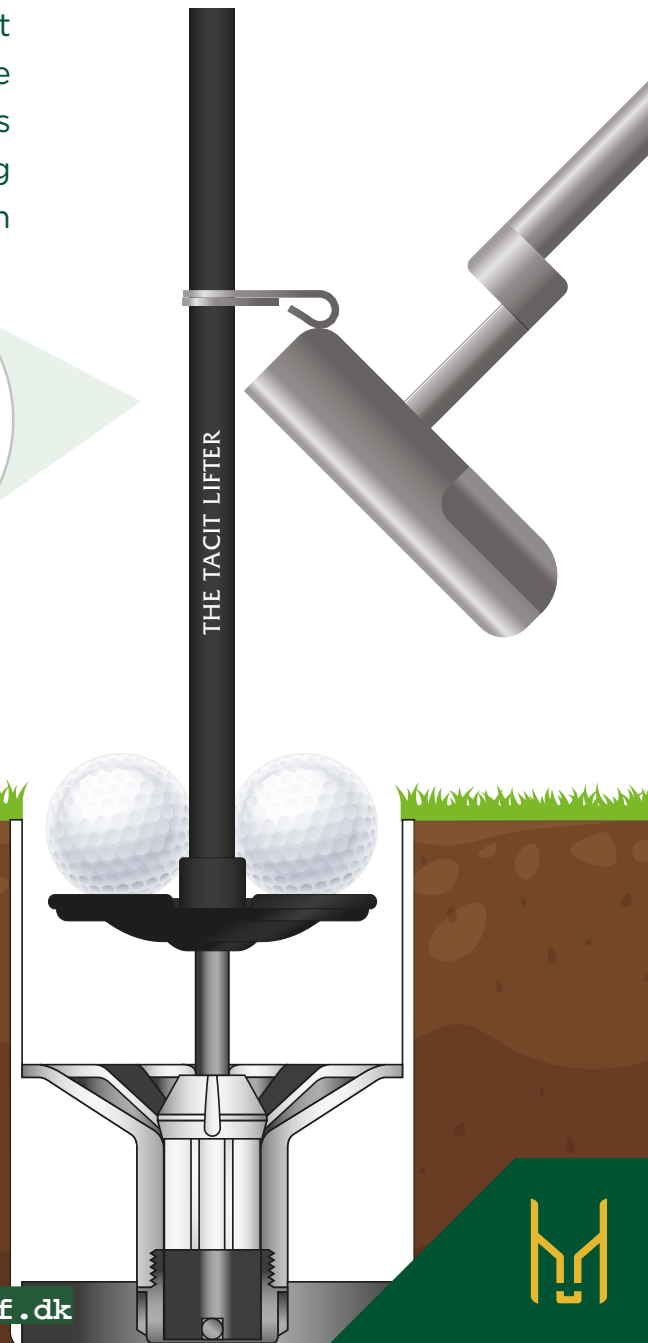

TACIT PROTECT

TACIT LIFTER AND COVID-19 CLIP

Reduce the risk of contact and the touching of course flagsticks by installing the Tacit Lifter with the COVID-19 Clip - simply leave the flagstick in, putt out and golfers will be able to retrieve the ball by positioning their putter under the clip and lifting upwards. This means they do not have to touch the flagstick: significantly reducing the risk of catching or spreading COVID-19. Available for full length flagsticks on course and flagsticks on putting greens.

**CARBON FIBRE
SHAFT**

TACIT LIFTER BASKET WITH SLIT

Open Basket

The slit in the basket allows it to be placed at the bottom of the flagstick for normal play or 5 inches above the ferrule for COVID-19 Safe Play.

COVID-19 safe positioning allows the ball to be removed from the holecup without touching any equipment.

The Tacit Lifter Basket with slit will fit Javelin Pins or 5/8 pins with the addition of a 5/8 pin placement collar.

SLIGO DOUGHNUT

The Sligo Doughnut fills the cup with expanded foam so the ball cannot drop into the holecup. The Sligo Doughnut fits to the flagstick with the pin remaining in position. Enables COVID-19 safe play as there is no reason that the flagstick or the hole to be touched at all.